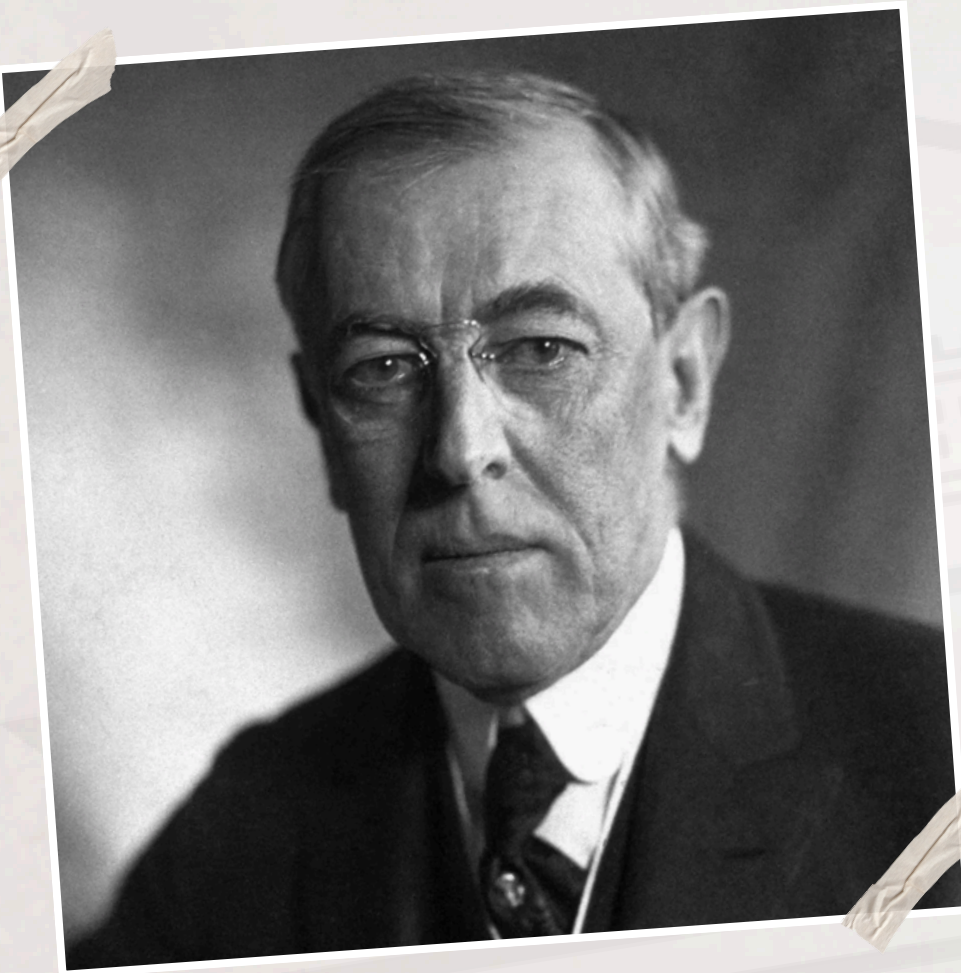

Woodrow Wilson

28th President

Handwriting Sample:

Woodrow Wilson

1. Born December 28, 1856/Died March 3, 1924
2. Served as President from 1913-1921
3. Ran under the Democratic Party's nomination
4. His wife and the First Lady, Ellen, passed away in 1914. Edith, whom he married in 1915, became the First Lady for the remainder of his administration